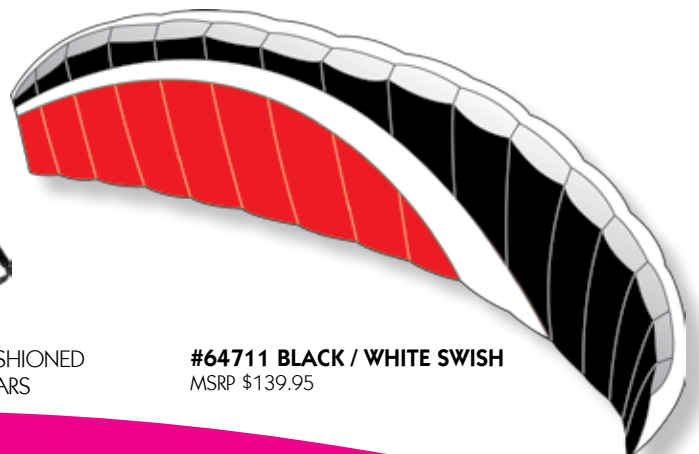

#64711 BLACK / WHITE SWISH
MSRP $139.95