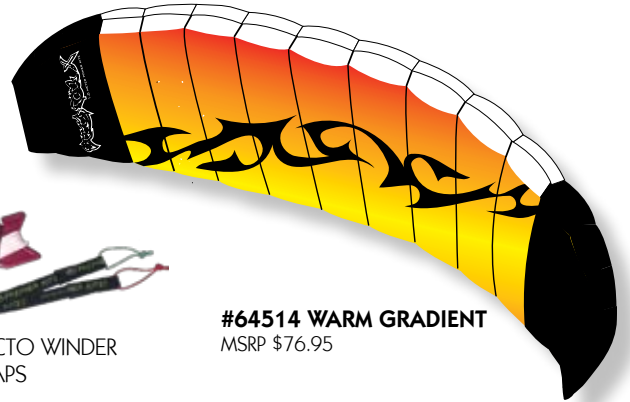

## SPEED FOIL 1 X

Size (W x L)	60 x 22 in. / 152 x 56 cm.
Wind Range	7 ~ 20 mph
Fabric	Ripstop Nylon
Packaging	Shoulder Case
Line	Includes 80 lb. Test Spectra Line Winder & Straps

includes EXTRACTO WINDER with WRIST STRAPS

## SPEED FOIL 2 X

Size (W x L)	72 x 28 in. / 183 x 71 cm.
Wind Range	7 ~ 20 mph
Fabric	Ripstop Nylon
Packaging	Shoulder Case
Line	Includes 150 lb. Spectra/ Polyester Sports Line Winder & Straps

**#64523 VENOM**  
MSRP \$98.95

## SPEED FOIL RM10

Size (w x l)	120 x 24.5 in. / 305 x 70 cm.
Wind Range	7 ~ 20 mph
Fabric	Ripstop Nylon
Packaging	Deluxe Kite Case
Line	Includes 100 ft. 300 lb. Test Spectra Line & Straps

includes EXTRACTO WINDER with WRIST STRAPS